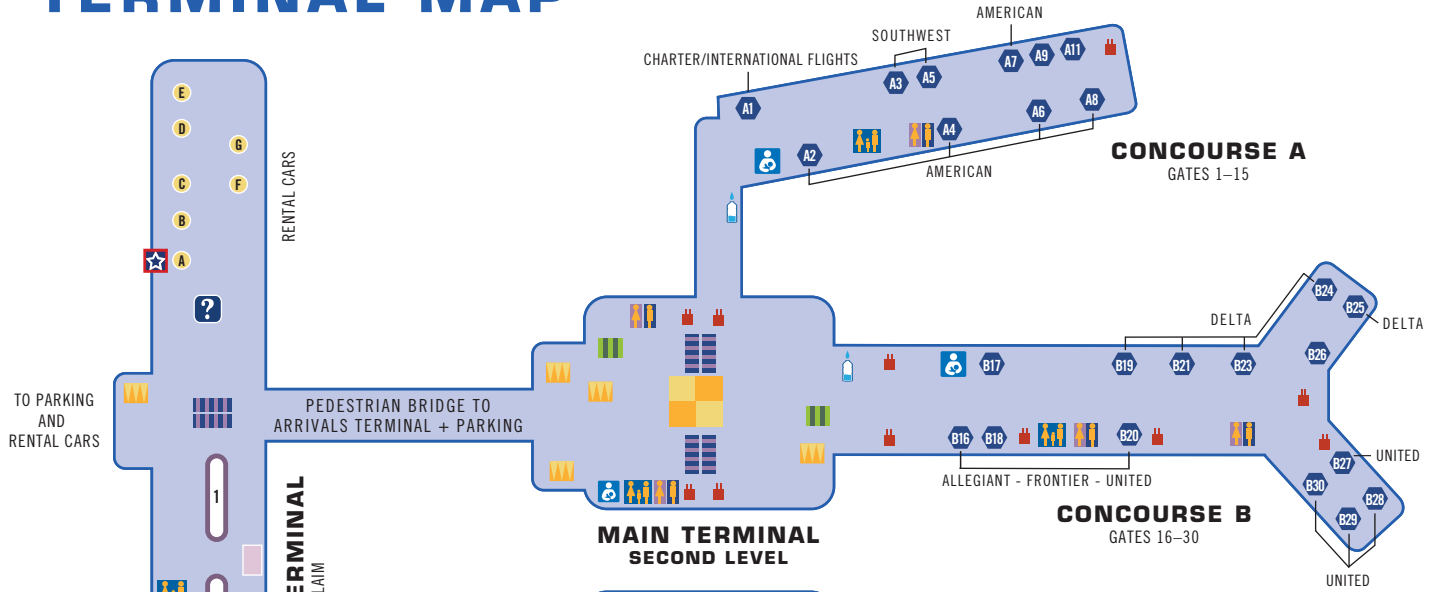

TERMINAL MAP

MAIN PASSENGER TERMINAL

FIRST LEVEL

AIRLINE TICKET COUNTERS

- Delta
- Southwest
- American
- Frontier
- United
- Allegiant

SECOND LEVEL

LOBBY

SERVICES

- Airport Administration
- ATM
- Conference Center
- Flight Information
- Foreign Currency Exchange
- Information Center
- Mailbox

FOOD

- Starbucks
- Burger King
- The Local @ ORF

RETAIL

- Discover Hampton Roads
- KidsWorks
- Hudson News
- Tech On The Go

LOWER LEVEL

CONCOURSE A

AIRLINES

- American
- Southwest

SERVICES

- ATM
- Flight Information

FOOD

- Great American Bagel
- La Tapenade
- James River Grill
- Starbucks
- Here's to the Heroes

RETAIL

- Hudson News
- Tech On The Go
- Sweet Indulgences

CONCOURSE B

AIRLINES

- Allegiant
- Delta
- United

SERVICES

- ATM
- Flight Information

FOOD

- Starbucks
- ORF/MKT
- Back Bay Bistro

RETAIL

- Hudson News
- FAO Schweetz (Sept 2018)

ARRIVALS TERMINAL

FIRST LEVEL

SERVICES

- ATM
- Baggage Claim
- Airline Baggage Offices
- Flight Information

CAR RENTAL

- Avis
- Hertz
- Enterprise
- Budget
- Alamo
- National
- Dollar
- Thrifty

SHUTTLE

- James River Transportation

TAXI

TRANSPORTATION NETWORK COMPANIES

- LYFT
- UBER

SECOND LEVEL

- USO Welcome Center
- Airport Parking Office
- TSA Administration

LEGEND